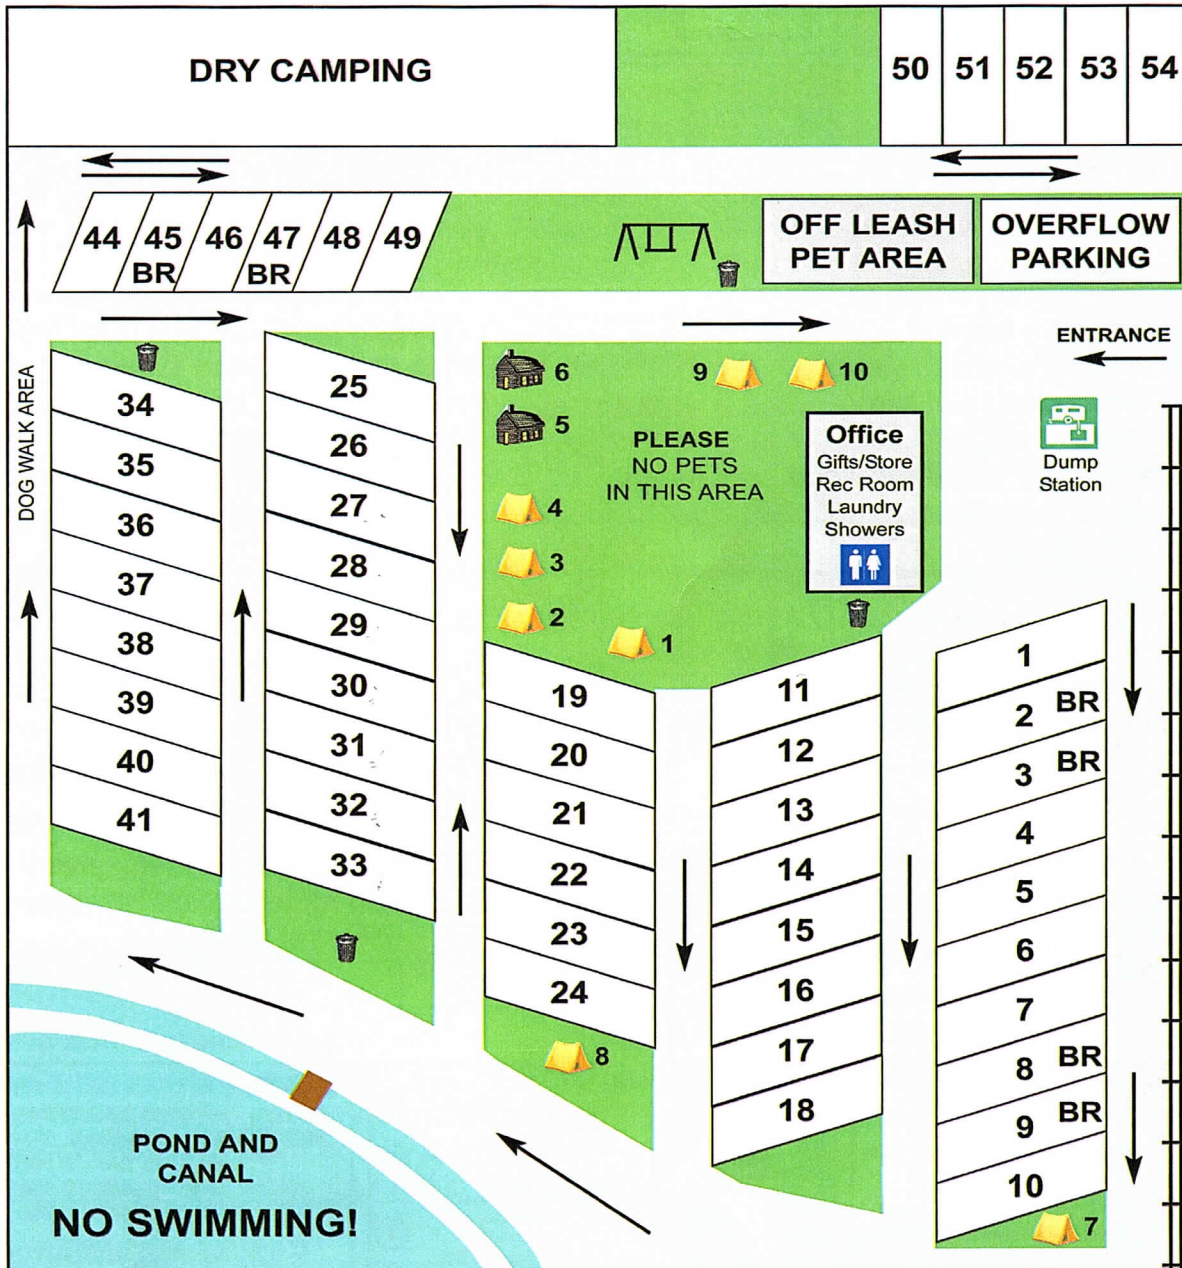

Memberships Available.
 Inquire at the office. Affiliated
 with UCN, Coast to Coast, RPI,
 and Passport America.

**SPEED LIMIT
 5 MPH**

YOUR SITE #

(406) 547-3890

www.conestoga-campground.com
 Facebook:
 Conestoga Campground & RV Park

815 8th Avenue SW
 P.O. Box 869
 White Sulphur Springs
 MT 59645

**CONESTOGA
 CAMPGROUND**

SMITH RIVER CUSTOM APPAREL
Smith River Custom Apparel
 200 S CENTRAL AVE
 Montana Themed
 Clothing & Souvenirs
 OPEN MONDAY-FRIDAY 11-4:00
 www.smithrivercustomapparel.net

STONE TEMPLE FITNESS & SPA
 5AM-10PM, 7 DAYS A WEEK!
 FULL GYM SAUNA SHOWERS LOCKER USE/RENTAL RECOVERY ROOM PERSONAL TRAINING MTN OPS SUPPLEMENTS WORKOUT WEAR & NECESSITIES
 YOGA SPINNING CARDIO & STRENGTH KIDS CLASSES MASSAGE FACIALS & WAXING LASH/BROW TINTING MANICURES & PEDICURES
 822 Washington St 406.547.3464 stonetemplefitness.com

Wild Oats BAKING
 WED - SUN 7 AM - 2 PM (CLOSED MON / TUES)
 from-scratch baking coffee and espresso breakfast and lunch
 406 547 2253 15 1st Ave SE White Sulphur Springs, MT